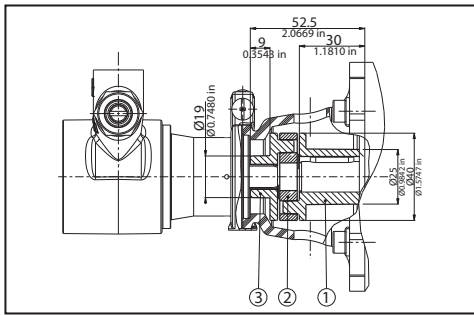

Rotary vane pumps Adapters and Couplings

M71 - B14 (92-80-01)

POS	DESCRIPTION	MATERIAL	CODE	QUANTITY
1	ADAPTER M71 - B14	PLASTIC	92-01-01	1
2	6 MM FLAT WASHER	STEEL	90-21-07	4
3	SCREW M6X20 mm	STEEL	90-01-02	4

M80 - B14 (92-80-02)

POS	DESCRIPTION	MATERIAL	CODE	QUANTITY
1	ADAPTER M80 - B14	PLASTIC	92-01-02	1
2	6 MM FLAT WASHER	STEEL	90-21-07	4
3	SCREW M6X35 MM	STEEL	90-01-04	4

NEMA 56C (92-80-03)

POS	DESCRIPTION	MATERIAL	CODE	QUANTITY
1	ADAPTER NEMA 56C	PLASTIC	92-01-03	1
2	10 mm FLAT WASHER	STEEL	90-21-08	4
3	SCREW 3/8" 16X1-1/2"	STEEL	90-01-02	4

M71 - B14 (91-81-05)

POS	DESCRIPTION	MATERIAL	CODE	QUANTITY
1	COUPLING WITH 14 mm BORE	BRASS	91-01-06	1
2	INSERT	RUBBER	91-02-03	1
3	COUPLING - FLAT SIDE	BRASS	91-01-03	1

M80 - B14 (91-81-08)

POS	DESCRIPTION	MATERIAL	CODE	QUANTITY
1	COUPLING WITH 19 mm BORE	CAST IRON	91-01-12	1
2	SET SCREW M6X8 mm	STEEL	90-03-05	1
3	INSERT	RUBBER	91-02-02	1
4	COUPLING - FLAT SIDE	CAST IRON	91-01-08	1

NEMA 56C(91-81-11)

POS	DESCRIPTION	MATERIAL	CODE	QUANTITY
1	COUPLING WITH 5/8" BORE	CAST IRON	91-01-11	1
2	SET SCREW M6X8 mm	STEEL	90-03-05	1
3	INSERT	RUBBER	91-02-02	1
4	COUPLING - FLAT SIDE	CAST IRON	91-01-08	1