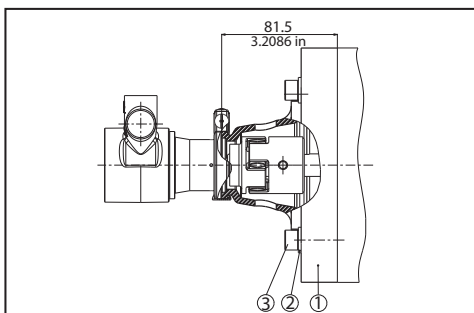

Rotary vane pumps Adapters and Couplings

M71 - B14 (92-80-01)

POS	DESCRIPTION	MATERIAL	CODE	QUANTITY
1	ADAPTER M71 - B14	PLASTIC	92-01-01	1
2	6 MM FLAT WASHER	STEEL	90-21-07	4
3	SCREW M6X20 mm	STEEL	90-01-02	4

M80 - B14 (92-80-02)

POS	DESCRIPTION	MATERIAL	CODE	QUANTITY
1	ADAPTER M80 - B14	PLASTIC	92-01-02	1
2	6 MM FLAT WASHER	STEEL	90-21-07	4
3	SCREW M6X35 MM	STEEL	90-01-04	4

NEMA 56C (92-80-03)

POS	DESCRIPTION	MATERIAL	CODE	QUANTITY
1	ADAPTER NEMA 56C	PLASTIC	92-01-03	1
2	10 mm FLAT WASHER	STEEL	90-21-08	4
3	SCREW 3/8" 16X1-1/2"	STEEL	90-01-02	4

M71 - B14 (91-81-05)

POS	DESCRIPTION	MATERIAL	CODE	QUANTITY
1	COUPLING WITH 14 mm BORE	BRASS	91-01-06	1
2	INSERT	RUBBER	91-02-03	1
3	COUPLING - FLAT SIDE	BRASS	91-01-03	1

M80 - B14 (91-81-08)

POS	DESCRIPTION	MATERIAL	CODE	QUANTITY
1	COUPLING WITH 19 mm BORE	CAST IRON	91-01-12	1
2	SET SCREW M6X8 mm	STEEL	90-03-05	1
3	INSERT	RUBBER	91-02-02	1
4	COUPLING - FLAT SIDE	CAST IRON	91-01-08	1

NEMA 56C(91-81-11)

POS	DESCRIPTION	MATERIAL	CODE	QUANTITY
1	COUPLING WITH 5/8" BORE	CAST IRON	91-01-11	1
2	SET SCREW M6X8 mm	STEEL	90-03-05	1
3	INSERT	RUBBER	91-02-02	1
4	COUPLING - FLAT SIDE	CAST IRON	91-01-08	1