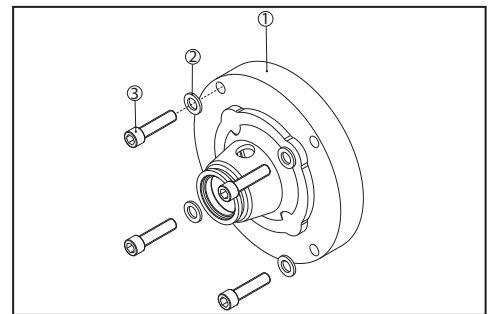

Rotary vane pumps Adapters and Couplings

M71 - B14 (92-80-01)

POS	DESCRIPTION	MATERIAL	CODE	QUANTITY
1	ADAPTER M71 - B14	PLASTIC	92-01-01	1
2	6 MM FLAT WASHER	STEEL	90-21-07	4
3	SCREW M6X20 mm	STEEL	90-01-02	4

M80 - B14 (92-80-02)

POS	DESCRIPTION	MATERIAL	CODE	QUANTITY
1	ADAPTER M80 - B14	PLASTIC	92-01-02	1
2	6 MM FLAT WASHER	STEEL	90-21-07	4
3	SCREW M6X35 MM	STEEL	90-01-04	4

NEMA 56C (92-80-03)

POS	DESCRIPTION	MATERIAL	CODE	QUANTITY
1	ADAPTER NEMA 56C	PLASTIC	92-01-03	1
2	10 mm FLAT WASHER	STEEL	90-21-08	4
3	SCREW 3/8" 16X1-1/2"	STEEL	90-01-02	4