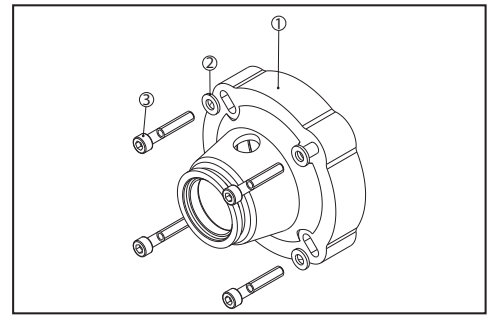

Rotary vane pumps Adapters and Couplings

M71 - B14 (92-80-01)

POS	DESCRIPTION	MATERIAL	CODE	QUANTITY
1	ADAPTER M71 - B14	PLASTIC	92-01-01	1
2	6 MM FLAT WASHER	STEEL	90-21-07	4
3	SCREW M6X20 mm	STEEL	90-01-02	4

M80 - B14 (92-80-02)

POS	DESCRIPTION	MATERIAL	CODE	QUANTITY
1	ADAPTER M80 - B14	PLASTIC	92-01-02	1
2	6 MM FLAT WASHER	STEEL	90-21-07	4
3	SCREW M6X35 MM	STEEL	90-01-04	4

NEMA 56C (92-80-03)

POS	DESCRIPTION	MATERIAL	CODE	QUANTITY
1	ADAPTER NEMA 56C	PLASTIC	92-01-03	1
2	10 mm FLAT WASHER	STEEL	90-21-08	4
3	SCREW 3/8" 16X1-1/2"	STEEL	90-01-02	4

M71 - B14 (91-81-05)

POS	DESCRIPTION	MATERIAL	CODE	QUANTITY
1	COUPLING WITH 14 mm BORE	BRASS	91-01-06	1
2	INSERT	RUBBER	91-02-03	1
3	COUPLING - FLAT SIDE	BRASS	91-01-03	1

M80 - B14 (91-81-08)

POS	DESCRIPTION	MATERIAL	CODE	QUANTITY
1	COUPLING WITH 19 mm BORE	CAST IRON	91-01-12	1
2	SET SCREW M6X8 mm	STEEL	90-03-05	1
3	INSERT	RUBBER	91-02-02	1
4	COUPLING - FLAT SIDE	CAST IRON	91-01-08	1

NEMA 56C(91-81-11)

POS	DESCRIPTION	MATERIAL	CODE	QUANTITY
1	COUPLING WITH 5/8" BORE	CAST IRON	91-01-11	1
2	SET SCREW M6X8 mm	STEEL	90-03-05	1
3	INSERT	RUBBER	91-02-02	1
4	COUPLING - FLAT SIDE	CAST IRON	91-01-08	1