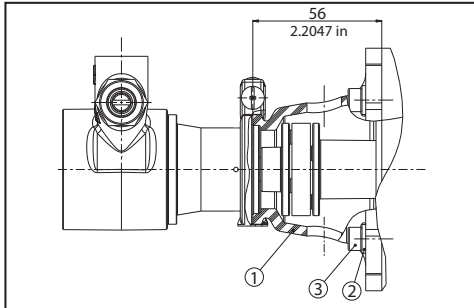

Rotary vane pumps Adapters and Couplings

M71 - B14 (92-80-01)

POS	DESCRIPTION	MATERIAL	CODE	QUANTITY
1	ADAPTER M71 - B14	PLASTIC	92-01-01	1
2	6 MM FLAT WASHER	STEEL	90-21-07	4
3	SCREW M6X20 mm	STEEL	90-01-02	4

M80 - B14 (92-80-02)

POS	DESCRIPTION	MATERIAL	CODE	QUANTITY
1	ADAPTER M80 - B14	PLASTIC	92-01-02	1
2	6 MM FLAT WASHER	STEEL	90-21-07	4
3	SCREW M6X35 MM	STEEL	90-01-04	4

NEMA 56C (92-80-03)

POS	DESCRIPTION	MATERIAL	CODE	QUANTITY
1	ADAPTER NEMA 56C	PLASTIC	92-01-03	1
2	10 mm FLAT WASHER	STEEL	90-21-08	4
3	SCREW 3/8" 16X1-1/2"	STEEL	90-01-02	4

M71 - B14 (91-81-05)

POS	DESCRIPTION	MATERIAL	CODE	QUANTITY
1	COUPLING WITH 14 mm BORE	BRASS	91-01-06	1
2	INSERT	RUBBER	91-02-03	1
3	COUPLING - FLAT SIDE	BRASS	91-01-03	1

M80 - B14 (91-81-08)

POS	DESCRIPTION	MATERIAL	CODE	QUANTITY
1	COUPLING WITH 19 mm BORE	CAST IRON	91-01-12	1
2	SET SCREW M6X8 mm	STEEL	90-03-05	1
3	INSERT	RUBBER	91-02-02	1
4	COUPLING - FLAT SIDE	CAST IRON	91-01-08	1

NEMA 56C(91-81-11)

POS	DESCRIPTION	MATERIAL	CODE	QUANTITY
1	COUPLING WITH 5/8" BORE	CAST IRON	91-01-11	1
2	SET SCREW M6X8 mm	STEEL	90-03-05	1
3	INSERT	RUBBER	91-02-02	1
4	COUPLING - FLAT SIDE	CAST IRON	91-01-08	1