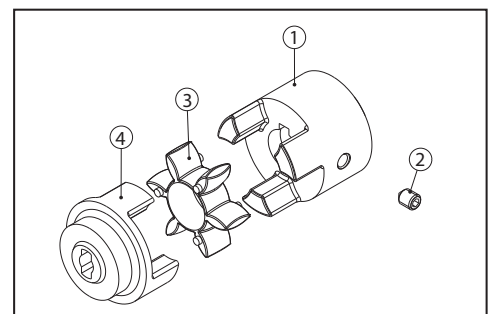

Rotary vane pumps Adapters and Couplings

M71 - B14 (92-80-01)

POS	DESCRIPTION	MATERIAL	CODE	QUANTITY
1	ADAPTER M71 - B14	PLASTIC	92-01-01	1
2	6 MM FLAT WASHER	STEEL	90-21-07	4
3	SCREW M6X20 mm	STEEL	90-01-02	4

M80 - B14 (92-80-02)

POS	DESCRIPTION	MATERIAL	CODE	QUANTITY
1	ADAPTER M80 - B14	PLASTIC	92-01-02	1
2	6 MM FLAT WASHER	STEEL	90-21-07	4
3	SCREW M6X35 MM	STEEL	90-01-04	4

NEMA 56C (92-80-03)

POS	DESCRIPTION	MATERIAL	CODE	QUANTITY
1	ADAPTER NEMA 56C	PLASTIC	92-01-03	1
2	10 mm FLAT WASHER	STEEL	90-21-08	4
3	SCREW 3/8" 16X1-1/2"	STEEL	90-01-02	4

M71 - B14 (91-81-05)

POS	DESCRIPTION	MATERIAL	CODE	QUANTITY
1	COUPLING WITH 14 mm BORE	BRASS	91-01-06	1
2	INSERT	RUBBER	91-02-03	1
3	COUPLING - FLAT SIDE	BRASS	91-01-03	1

M80 - B14 (91-81-08)

POS	DESCRIPTION	MATERIAL	CODE	QUANTITY
1	COUPLING WITH 19 mm BORE	CAST IRON	91-01-12	1
2	SET SCREW M6X8 mm	STEEL	90-03-05	1
3	INSERT	RUBBER	91-02-02	1
4	COUPLING - FLAT SIDE	CAST IRON	91-01-08	1

NEMA 56C(91-81-11)

POS	DESCRIPTION	MATERIAL	CODE	QUANTITY
1	COUPLING WITH 5/8" BORE	CAST IRON	91-01-11	1
2	SET SCREW M6X8 mm	STEEL	90-03-05	1
3	INSERT	RUBBER	91-02-02	1
4	COUPLING - FLAT SIDE	CAST IRON	91-01-08	1