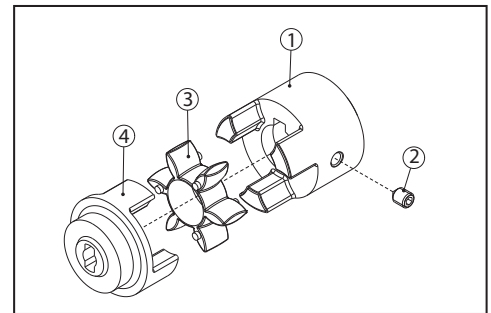

Rotary vane pumps Adapters and Couplings

M71 - B14 (92-80-01)

POS	DESCRIPTION	MATERIAL	CODE	QUANTITY
1	ADAPTER M71 - B14	PLASTIC	92-01-01	1
2	6 MM FLAT WASHER	STEEL	90-21-07	4
3	SCREW M6X20 mm	STEEL	90-01-02	4

M80 - B14 (92-80-02)

POS	DESCRIPTION	MATERIAL	CODE	QUANTITY
1	ADAPTER M80 - B14	PLASTIC	92-01-02	1
2	6 MM FLAT WASHER	STEEL	90-21-07	4
3	SCREW M6X35 MM	STEEL	90-01-04	4

NEMA 56C (92-80-03)

POS	DESCRIPTION	MATERIAL	CODE	QUANTITY
1	ADAPTER NEMA 56C	PLASTIC	92-01-03	1
2	10 mm FLAT WASHER	STEEL	90-21-08	4
3	SCREW 3/8" 16X1-1/2"	STEEL	90-01-02	4

M71 - B14 (91-81-05)

POS	DESCRIPTION	MATERIAL	CODE	QUANTITY
1	COUPLING WITH 14 mm BORE	BRASS	91-01-06	1
2	INSERT	RUBBER	91-02-03	1
3	COUPLING - FLAT SIDE	BRASS	91-01-03	1

M80 - B14 (91-81-08)

POS	DESCRIPTION	MATERIAL	CODE	QUANTITY
1	COUPLING WITH 19 mm BORE	CAST IRON	91-01-12	1
2	SET SCREW M6X8 mm	STEEL	90-03-05	1
3	INSERT	RUBBER	91-02-02	1
4	COUPLING - FLAT SIDE	CAST IRON	91-01-08	1

NEMA 56C(91-81-11)

POS	DESCRIPTION	MATERIAL	CODE	QUANTITY
1	COUPLING WITH 5/8" BORE	CAST IRON	91-01-11	1
2	SET SCREW M6X8 mm	STEEL	90-03-05	1
3	INSERT	RUBBER	91-02-02	1
4	COUPLING - FLAT SIDE	CAST IRON	91-01-08	1