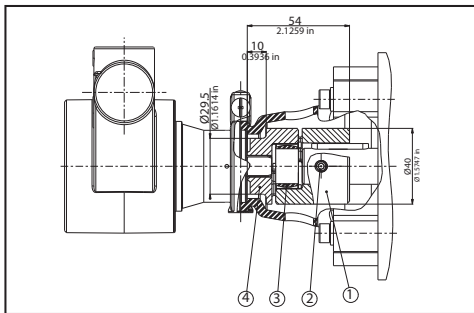

Rotary vane pumps Adapters and Couplings

M71 - B14 (92-80-01)

POS	DESCRIPTION	MATERIAL	CODE	QUANTITY
1	ADAPTER M71 - B14	PLASTIC	92-01-01	1
2	6 MM FLAT WASHER	STEEL	90-21-07	4
3	SCREW M6X20 mm	STEEL	90-01-02	4

M80 - B14 (92-80-02)

POS	DESCRIPTION	MATERIAL	CODE	QUANTITY
1	ADAPTER M80 - B14	PLASTIC	92-01-02	1
2	6 MM FLAT WASHER	STEEL	90-21-07	4
3	SCREW M6X35 MM	STEEL	90-01-04	4

NEMA 56C (92-80-03)

POS	DESCRIPTION	MATERIAL	CODE	QUANTITY
1	ADAPTER NEMA 56C	PLASTIC	92-01-03	1
2	10 mm FLAT WASHER	STEEL	90-21-08	4
3	SCREW 3/8" 16X1-1/2"	STEEL	90-01-02	4

M71 - B14 (91-81-05)

POS	DESCRIPTION	MATERIAL	CODE	QUANTITY
1	COUPLING WITH 14 mm BORE	BRASS	91-01-06	1
2	INSERT	RUBBER	91-02-03	1
3	COUPLING - FLAT SIDE	BRASS	91-01-03	1

M80 - B14 (91-81-08)

POS	DESCRIPTION	MATERIAL	CODE	QUANTITY
1	COUPLING WITH 19 mm BORE	CAST IRON	91-01-12	1
2	SET SCREW M6X8 mm	STEEL	90-03-05	1
3	INSERT	RUBBER	91-02-02	1
4	COUPLING - FLAT SIDE	CAST IRON	91-01-08	1

NEMA 56C(91-81-11)

POS	DESCRIPTION	MATERIAL	CODE	QUANTITY
1	COUPLING WITH 5/8" BORE	CAST IRON	91-01-11	1
2	SET SCREW M6X8 mm	STEEL	90-03-05	1
3	INSERT	RUBBER	91-02-02	1
4	COUPLING - FLAT SIDE	CAST IRON	91-01-08	1