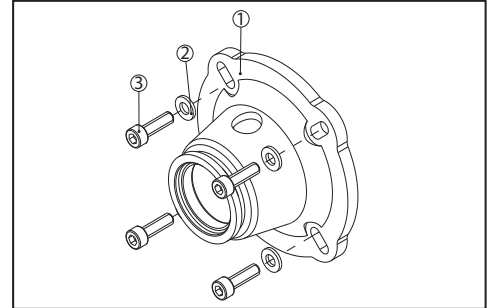

Rotary vane pumps Adapters and Couplings

M71 - B14 (92-80-01)

POS	DESCRIPTION	MATERIAL	CODE	QUANTITY
1	ADAPTER M71 - B14	PLASTIC	92-01-01	1
2	6 MM FLAT WASHER	STEEL	90-21-07	4
3	SCREW M6X20 mm	STEEL	90-01-02	4

M80 - B14 (92-80-02)

POS	DESCRIPTION	MATERIAL	CODE	QUANTITY
1	ADAPTER M80 - B14	PLASTIC	92-01-02	1
2	6 MM FLAT WASHER	STEEL	90-21-07	4
3	SCREW M6X35 MM	STEEL	90-01-04	4

NEMA 56C (92-80-03)

POS	DESCRIPTION	MATERIAL	CODE	QUANTITY
1	ADAPTER NEMA 56C	PLASTIC	92-01-03	1
2	10 mm FLAT WASHER	STEEL	90-21-08	4
3	SCREW 3/8" 16X1-1/2"	STEEL	90-01-02	4

M71 - B14 (91-81-05)

POS	DESCRIPTION	MATERIAL	CODE	QUANTITY
1	COUPLING WITH 14 mm BORE	BRASS	91-01-06	1
2	INSERT	RUBBER	91-02-03	1
3	COUPLING - FLAT SIDE	BRASS	91-01-03	1

M80 - B14 (91-81-08)

POS	DESCRIPTION	MATERIAL	CODE	QUANTITY
1	COUPLING WITH 19 mm BORE	CAST IRON	91-01-12	1
2	SET SCREW M6X8 mm	STEEL	90-03-05	1
3	INSERT	RUBBER	91-02-02	1
4	COUPLING - FLAT SIDE	CAST IRON	91-01-08	1

NEMA 56C(91-81-11)

POS	DESCRIPTION	MATERIAL	CODE	QUANTITY
1	COUPLING WITH 5/8" BORE	CAST IRON	91-01-11	1
2	SET SCREW M6X8 mm	STEEL	90-03-05	1
3	INSERT	RUBBER	91-02-02	1
4	COUPLING - FLAT SIDE	CAST IRON	91-01-08	1