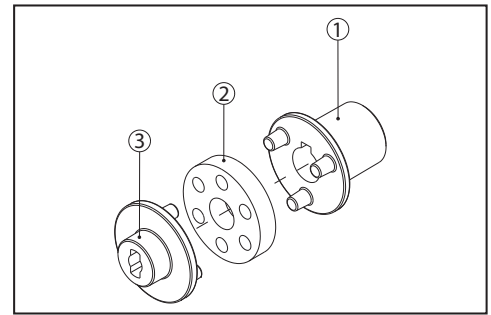

Rotary vane pumps Adapters and Couplings

M71 - B14 (92-80-01)

POS	DESCRIPTION	MATERIAL	CODE	QUANTITY
1	ADAPTER M71 - B14	PLASTIC	92-01-01	1
2	6 MM FLAT WASHER	STEEL	90-21-07	4
3	SCREW M6X20 mm	STEEL	90-01-02	4

M80 - B14 (92-80-02)

POS	DESCRIPTION	MATERIAL	CODE	QUANTITY
1	ADAPTER M80 - B14	PLASTIC	92-01-02	1
2	6 MM FLAT WASHER	STEEL	90-21-07	4
3	SCREW M6X35 MM	STEEL	90-01-04	4

NEMA 56C (92-80-03)

POS	DESCRIPTION	MATERIAL	CODE	QUANTITY
1	ADAPTER NEMA 56C	PLASTIC	92-01-03	1
2	10 mm FLAT WASHER	STEEL	90-21-08	4
3	SCREW 3/8" 16X1-1/2"	STEEL	90-01-02	4

M71 - B14 (91-81-05)

POS	DESCRIPTION	MATERIAL	CODE	QUANTITY
1	COUPLING WITH 14 mm BORE	BRASS	91-01-06	1
2	INSERT	RUBBER	91-02-03	1
3	COUPLING - FLAT SIDE	BRASS	91-01-03	1

M80 - B14 (91-81-08)

POS	DESCRIPTION	MATERIAL	CODE	QUANTITY
1	COUPLING WITH 19 mm BORE	CAST IRON	91-01-12	1
2	SET SCREW M6X8 mm	STEEL	90-03-05	1
3	INSERT	RUBBER	91-02-02	1
4	COUPLING - FLAT SIDE	CAST IRON	91-01-08	1

NEMA 56C(91-81-11)

POS	DESCRIPTION	MATERIAL	CODE	QUANTITY
1	COUPLING WITH 5/8" BORE	CAST IRON	91-01-11	1
2	SET SCREW M6X8 mm	STEEL	90-03-05	1
3	INSERT	RUBBER	91-02-02	1
4	COUPLING - FLAT SIDE	CAST IRON	91-01-08	1