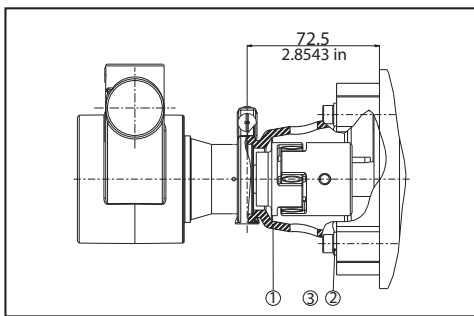

Rotary vane pumps Adapters and Couplings

M71 - B14 (92-80-01)

POS	DESCRIPTION	MATERIAL	CODE	QUANTITY
1	ADAPTER M71 - B14	PLASTIC	92-01-01	1
2	6 MM FLAT WASHER	STEEL	90-21-07	4
3	SCREW M6X20 mm	STEEL	90-01-02	4

M80 - B14 (92-80-02)

POS	DESCRIPTION	MATERIAL	CODE	QUANTITY
1	ADAPTER M80 - B14	PLASTIC	92-01-02	1
2	6 MM FLAT WASHER	STEEL	90-21-07	4
3	SCREW M6X35 MM	STEEL	90-01-04	4

NEMA 56C (92-80-03)

POS	DESCRIPTION	MATERIAL	CODE	QUANTITY
1	ADAPTER NEMA 56C	PLASTIC	92-01-03	1
2	10 mm FLAT WASHER	STEEL	90-21-08	4
3	SCREW 3/8" 16X1-1/2"	STEEL	90-01-02	4

M71 - B14 (91-81-05)

POS	DESCRIPTION	MATERIAL	CODE	QUANTITY
1	COUPLING WITH 14 mm BORE	BRASS	91-01-06	1
2	INSERT	RUBBER	91-02-03	1
3	COUPLING - FLAT SIDE	BRASS	91-01-03	1

M80 - B14 (91-81-08)

POS	DESCRIPTION	MATERIAL	CODE	QUANTITY
1	COUPLING WITH 19 mm BORE	CAST IRON	91-01-12	1
2	SET SCREW M6X8 mm	STEEL	90-03-05	1
3	INSERT	RUBBER	91-02-02	1
4	COUPLING - FLAT SIDE	CAST IRON	91-01-08	1

NEMA 56C(91-81-11)

POS	DESCRIPTION	MATERIAL	CODE	QUANTITY
1	COUPLING WITH 5/8" BORE	CAST IRON	91-01-11	1
2	SET SCREW M6X8 mm	STEEL	90-03-05	1
3	INSERT	RUBBER	91-02-02	1
4	COUPLING - FLAT SIDE	CAST IRON	91-01-08	1