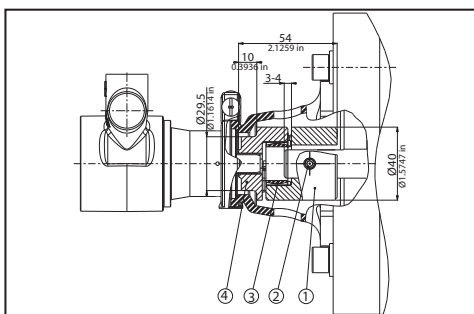

Rotary vane pumps Adapters and Couplings

M71 - B14 (92-80-01)

POS	DESCRIPTION	MATERIAL	CODE	QUANTITY
1	ADAPTER M71 - B14	PLASTIC	92-01-01	1
2	6 MM FLAT WASHER	STEEL	90-21-07	4
3	SCREW M6X20 mm	STEEL	90-01-02	4

M80 - B14 (92-80-02)

POS	DESCRIPTION	MATERIAL	CODE	QUANTITY
1	ADAPTER M80 - B14	PLASTIC	92-01-02	1
2	6 MM FLAT WASHER	STEEL	90-21-07	4
3	SCREW M6X35 MM	STEEL	90-01-04	4

NEMA 56C (92-80-03)

POS	DESCRIPTION	MATERIAL	CODE	QUANTITY
1	ADAPTER NEMA 56C	PLASTIC	92-01-03	1
2	10 mm FLAT WASHER	STEEL	90-21-08	4
3	SCREW 3/8" 16X1-1/2"	STEEL	90-01-02	4

M71 - B14 (91-81-05)

POS	DESCRIPTION	MATERIAL	CODE	QUANTITY
1	COUPLING WITH 14 mm BORE	BRASS	91-01-06	1
2	INSERT	RUBBER	91-02-03	1
3	COUPLING - FLAT SIDE	BRASS	91-01-03	1

M80 - B14 (91-81-08)

POS	DESCRIPTION	MATERIAL	CODE	QUANTITY
1	COUPLING WITH 19 mm BORE	CAST IRON	91-01-12	1
2	SET SCREW M6X8 mm	STEEL	90-03-05	1
3	INSERT	RUBBER	91-02-02	1
4	COUPLING - FLAT SIDE	CAST IRON	91-01-08	1

NEMA 56C(91-81-11)

POS	DESCRIPTION	MATERIAL	CODE	QUANTITY
1	COUPLING WITH 5/8" BORE	CAST IRON	91-01-11	1
2	SET SCREW M6X8 mm	STEEL	90-03-05	1
3	INSERT	RUBBER	91-02-02	1
4	COUPLING - FLAT SIDE	CAST IRON	91-01-08	1